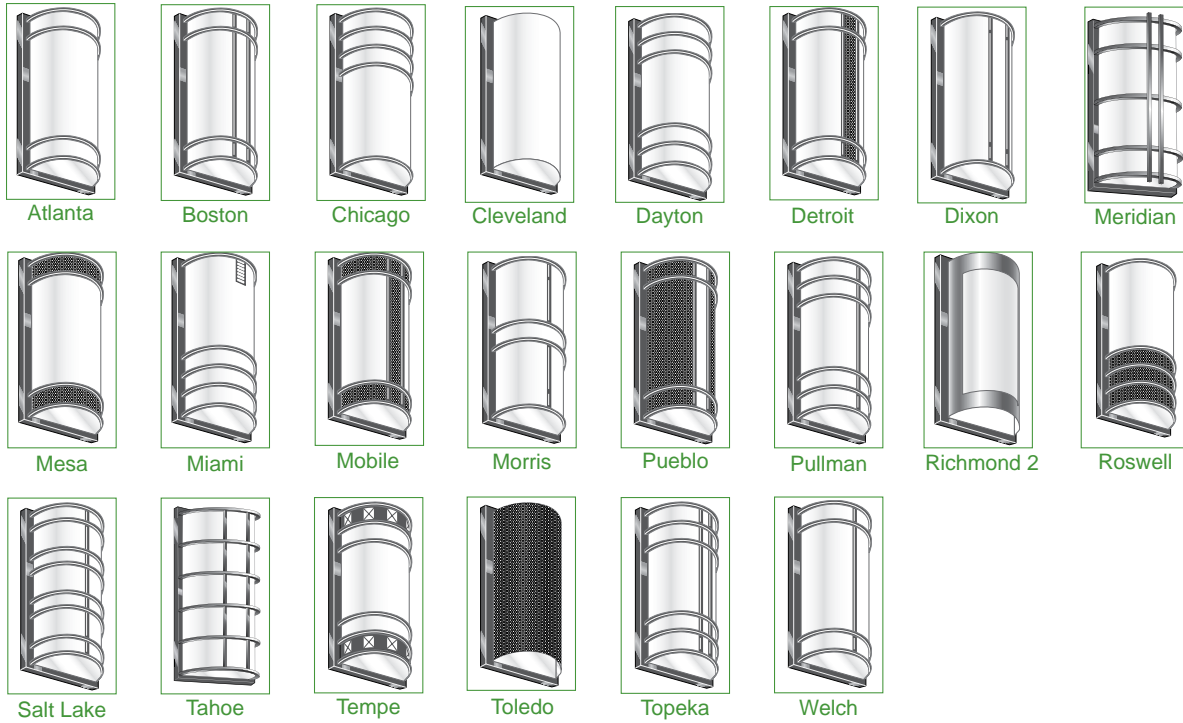

GASKETING: High Temp., non-aging black EPDM and/or neoprene rubber around the entire lens perimeter & rear wire entrance hole to protect against

dust, moisture & outside contaminants.

LIGHT ENGINE: RGBW LED Color tuning system - Linear Light Engines.

MOUNTING: Use (4) or (6) 5/16" diameter holes for 1/4" diameter bolts for outdoor or indoor. 7/8" KO in Center for Wire Access.

SOFTWARE: WiZ Pro WiFi Control App (Android / IOS / Cloud)

COMPLIANCE: Built to comply with U.S. and Canadian safety standards. Suitable for wet locations. ADA Compliant.

ROUND DIFFUSER

SQUARE DIFFUSER

TRIANGULAR DIFFUSER

ROUND	
Atlanta	RW-ADA-AL
Boston	RW-ADA-BN
Chicago	RW-ADA-CH
Cleveland	RW-ADA-CD
Dayton	RW-ADA-DN
Detroit	RW-ADA-DT
Dixon	RW-ADA-DI
Meridian	RW-ADA-MER
Mesa	RW-ADA-ME
Miami	RW-ADA-MI
Mobile	RW-ADA-MB
Morris	RW-ADA-MO
Pueblo	RW-ADA-PB
Pullman	RW-ADA-PL
Richmond 2	RW-ADA-RD2
Roswell	RW-ADA-RO
Salt Lake	RW-ADA-SL
Tahoe	RW-ADA-TH
Tempe	RW-ADA-TE
Toledo	RW-ADA-TO
Topeka	RW-ADA-TK
Welch	RW-ADA-WE
SQUARE	
Berkeley	RW-ADA-BL
Champaign	RW-ADA-CA
Dallas	RW-ADA-DA
Hilo	RW-ADA-HI
Louisville	RW-ADA-LV
Maui	RW-ADA-MA
Springfield	RW-ADA-SF
TRIANGLE	
Artesia	RW-ADA-AE
Carmi	RW-ADA-CR
Carmi 2	RW-ADA-CR2
Greenfield	RW-ADA-GN
Houston	RW-ADA-HN
New York	RW-ADA-NY
Quincy	RW-ADA-QN