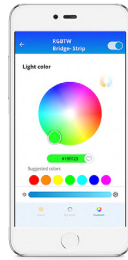

The Americana Collection RGBW ADA Series

RGBW Color Tunable Wall Sconces — WiZ Pro Wi-Fi Enabled / ADA Compliant

Delphi (DP)

SIZE	18	26	30
RED	9W	14W	16W
GREEN	9W	14W	16W
BLUE	9W	14W	16W
35K WHITE	19W	30W	35W

NOTE: Wattages shown are nominal.

WiZ PRO COLOR TUNING APP

Louisville (LV)

Boston (BN)

order example: RW-ADA-DP-26-UNV-BK

SERIES

Note: Refer to Cage Styles on Pg.2 for Style Code

RW-ADA-xx Americana RGBW ADA Series