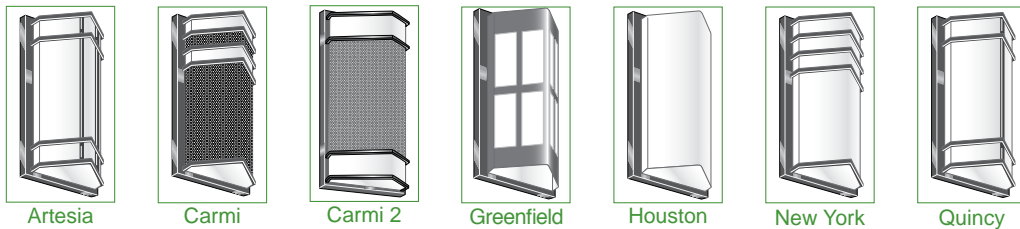

MOUNTING: Use (4) or (6) 5/16" diameter holes for 1/4" diameter bolts for outdoor or indoor. 7/8" KO in Center for Wire Access.

SOFTWARE: WiZ Pro WiFi Control App (Android / IOS / Cloud)

COMPLIANCE: Built to comply with U.S. and Canadian safety standards. Suitable for wet locations. ADA Compliant.

ROUND DIFFUSER

SQUARE DIFFUSER

TRIANGULAR DIFFUSER

ROUND	
Atlanta	RW-ADA-AL
Boston	RW-ADA-BN
Chicago	RW-ADA-CH
Cleveland	RW-ADA-CD
Dayton	RW-ADA-DN
Detroit	RW-ADA-DT
Dixon	RW-ADA-DI
Meridian	RW-ADA-MER
Mesa	RW-ADA-ME
Miami	RW-ADA-MI
Mobile	RW-ADA-MB
Morris	RW-ADA-MO
Pueblo	RW-ADA-PB
Pullman	RW-ADA-PL
Richmond 2	RW-ADA-RD2
Roswell	RW-ADA-RO
Salt Lake	RW-ADA-SL
Tahoe	RW-ADA-TH
Tempe	RW-ADA-TE
Toledo	RW-ADA-TO
Topeka	RW-ADA-TK
Welch	RW-ADA-WE
SQUARE	
Berkeley	RW-ADA-BL
Champaign	RW-ADA-CA
Dallas	RW-ADA-DA
Hilo	RW-ADA-HI
Louisville	RW-ADA-LV
Maui	RW-ADA-MA
Springfield	RW-ADA-SF
TRIANGLE	
Artesia	RW-ADA-AE
Carmi	RW-ADA-CR
Carmi 2	RW-ADA-CR2
Greenfield	RW-ADA-GN
Houston	RW-ADA-HN
New York	RW-ADA-NY
Quincy	RW-ADA-QN