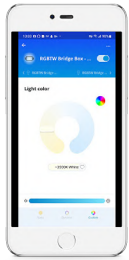

The Americana Collection RGBW ADA Series

RGBW Color Tunable Wall Sconces — WiZ Pro Wi-Fi Enabled / ADA Compliant

Delphi (DP)

SIZE	18	26	30
RED	9W	14W	16W
GREEN	9W	14W	16W
BLUE	9W	14W	16W
35K WHITE	19W	30W	35W

NOTE: Wattages shown are nominal.

WiZ PRO COLOR TUNING APP

Louisville (LV)

Boston (BN)

order example: RW-ADA-DP-26-UNV-BK

SERIES

Note: Refer to Cage Styles on Pg.2 for Style Code

RW-ADA-xx Americana RGBW ADA Series