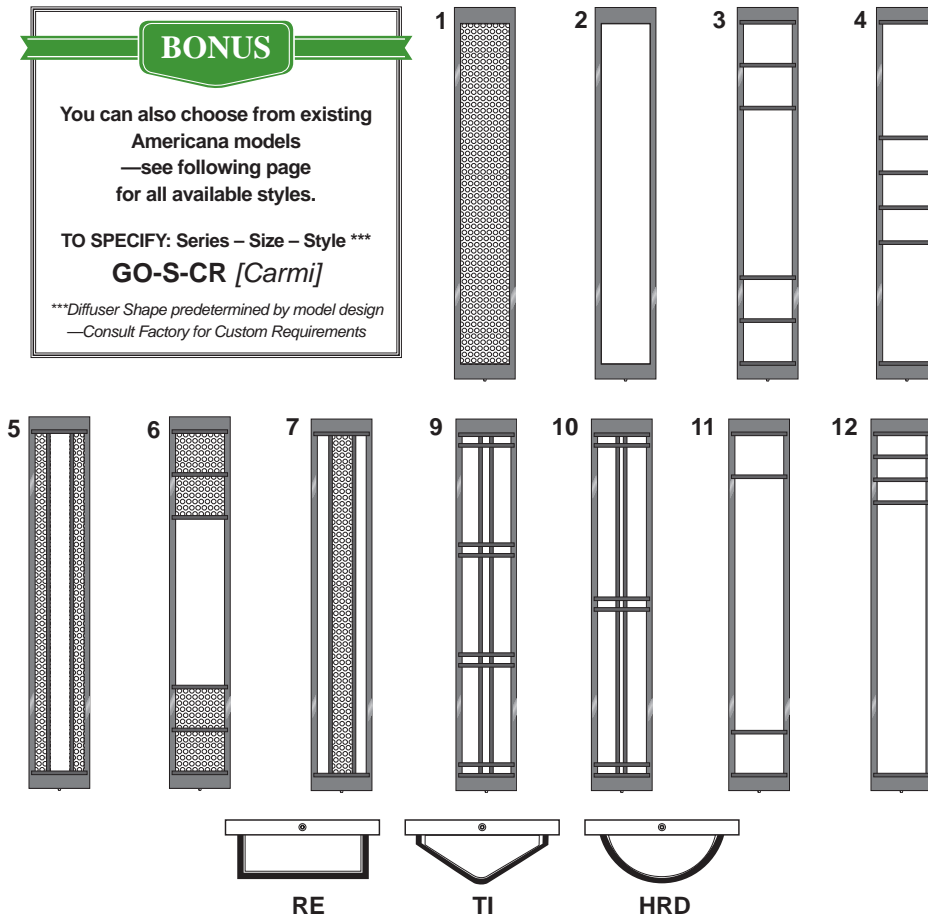

The Americana Collection
GOLIATH
 Indoor/Outdoor — LED

BONUS

You can also choose from existing Americana models —see following page for all available styles.

TO SPECIFY: Series – Size – Style ***
GO-S-CR [Carmi]

***Diffuser Shape predetermined by model design
 —Consult Factory for Custom Requirements

LED / SIZE WATTAGES			
Consult Factory on Wattage Restrictions for Models with Perflex [PF] or Solid Shield [SSD]			
SIZE	DIMENSIONS	LED	LU (LED Uplight) / LD (LED Downlight)
S	8" x 38" x 4"	25w	[1 or 2] 25w
L	8" x 51" x 4"	50w	[1 or 2] 25w

Catalog Number	
Project Name & Location	Type

Product Specifications

DRIVER: Universal Voltage 120-277V.
BACKBOX: [CA] Back box Conduit Adapter 16 ga. aluminum. Wire access through .875" dia. KO on four sides and back. Required for exterior, uneven surface applications.
BACKPLATE: 16 gauge aluminum
CAGE: Standardized .375" or .5" square extruded aluminum bars secured by hidden means to the frame. Standard configurations shown; custom spacing available. Optional [PF] perforated aluminum insert.
DIFFUSER: Translucent white non-yellowing 100% virgin acrylic. Fully enclosed. Clear top and bottom [CLTB] is Standard with Uplight or/and Downlight. Optional Opaque top, bottom or both [OTB]. Optional Open [OPTB] top and/or bottom — Indoor Only. Optional Aluminum Solid Shield Top/Bottom (No Light).

GASKETING: High temperature and non-aging neoprene rubber and/or black EPDM completely around the perimeter of the lens and around the rear wire entrance hole. Protects against dust, moisture and outside contamination.
LENS FASTENERS: 2 Stainless steel tamperproof screws.
MOUNTING: Access hole in center for indoor mounting to a J-BOX. For indoor/outdoor use .25" diameter bolts in 4 holes, .3125" diameter.
PAINTED FINISH: Pre-treated highly durable oven baked polyester powder finish. Corrosion and Weather resistant.
COMPLIANCE: Built according to U.S. and Canadian Safety Standards. Suitable For Wet Location.