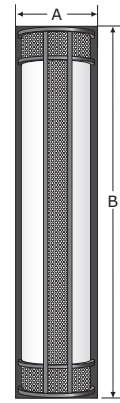

Mobile [MB]