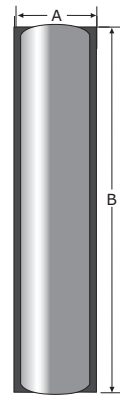

Richmond [RD]