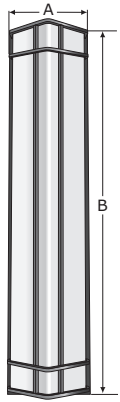

Artesia [AE]