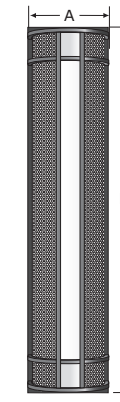

Introducing a new line for the Americana Collection, the Monolith features an elegant, slim silhouette, with a shallow profile meeting ADA requirements of projection  $\leq 4"$ . Only few models are shown below. Refer to page 2 for all available models. Consult Factory for Custom Requirements.

LED / SIZE WATTAGES		
SIZE	DIMENSIONS	LED
18"	5½" x 18" x 4"	15w
26"	5½" x 26" x 4"	20w
38"	5½" x 38" x 4"	30w
51"	5½" x 51" x 4"	40w

Catalog Number	
Project Name & Location	Type

**Product Specifications**

**DRIVER:** Universal Voltage 120-277V.  
**BACKBOX:** [CA] Back box Conduit Adapter 16 ga. aluminum. Wire access through .875" dia. KO on four sides and back. Required for exterior, uneven surface applications.  
**BACKPLATE:** 16 gauge aluminum  
**CAGE:** Standardized .375" or .5" square extruded aluminum bars secured by hidden means to the frame. Standard configurations shown; custom spacing available. Optional [PF] perforated aluminum insert.  
**DIFFUSER:** Translucent white non-yellowing 100% virgin acrylic. Fully enclosed. Clear top and bottom [CLTB] is Standard with Uplight or/and Downlight. Optional Opaque top, bottom or both [OTB]. Optional Open [OPTB] top and/or bottom — Indoor Only. Optional Aluminum Solid Shield Top/Bottom (No Light).

Maui [MA]

Mesa [ME]

Miami [MI]

Mobile [MB]

Morris [MO]

Pueblo [PB]

Pullman [PL]

Quincy [QN]