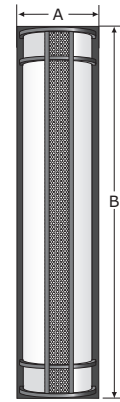

Detroit [DT]