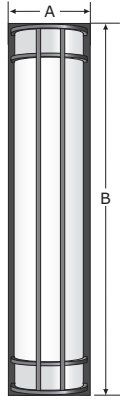

Boston [BN]