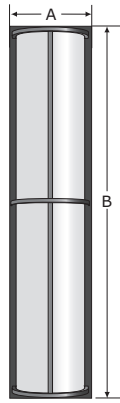

Martin [MT]