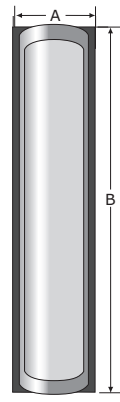

Richmond 2 [RD2]