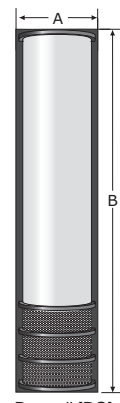

Roswell [RO]