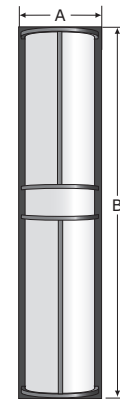

Morris [MO]