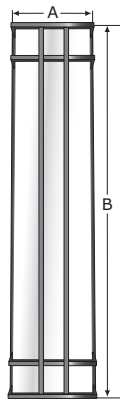

Louisville [LV]