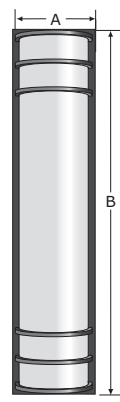

Dayton [DN]