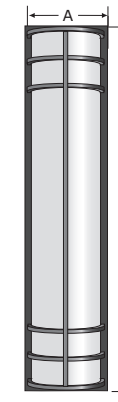

Introducing a new line for the Americana Collection, the Monolith features an elegant, slim silhouette, with a shallow profile meeting ADA requirements of projection  $\leq 4"$ . Only few models are shown below. Refer to page 2 for all available models. Consult Factory for Custom Requirements.

LED / SIZE WATTAGES		
SIZE	DIMENSIONS	LED
18"	5½" x 18" x 4"	15w
26"	5½" x 26" x 4"	20w
38"	5½" x 38" x 4"	30w
51"	5½" x 51" x 4"	40w

Catalog Number	
Project Name & Location	Type

**Product Specifications**

**DRIVER:** Universal Voltage 120-277V.  
**BACKBOX:** [CA] Back box Conduit Adapter 16 ga. aluminum. Wire access through .875" dia. KO on four sides and back. Required for exterior, uneven surface applications.  
**BACKPLATE:** 16 gauge aluminum  
**CAGE:** Standardized .375" or .5" square extruded aluminum bars secured by hidden means to the frame. Standard configurations shown; custom spacing available. Optional [PF] perforated aluminum insert.  
**DIFFUSER:** Translucent white non-yellowing 100% virgin acrylic. Fully enclosed. Clear top and bottom [CLTB] is Standard with Uplight or/and Downlight. Optional Opaque top, bottom or both [OTB]. Optional Open [OPTB] top and/or bottom — Indoor Only. Optional Aluminum Solid Shield Top/Bottom (No Light).

Maui [MA]

Mesa [ME]

Miami [MI]

Mobile [MB]

Morris [MO]

Pueblo [PB]

Pullman [PL]

Quincy [QN]