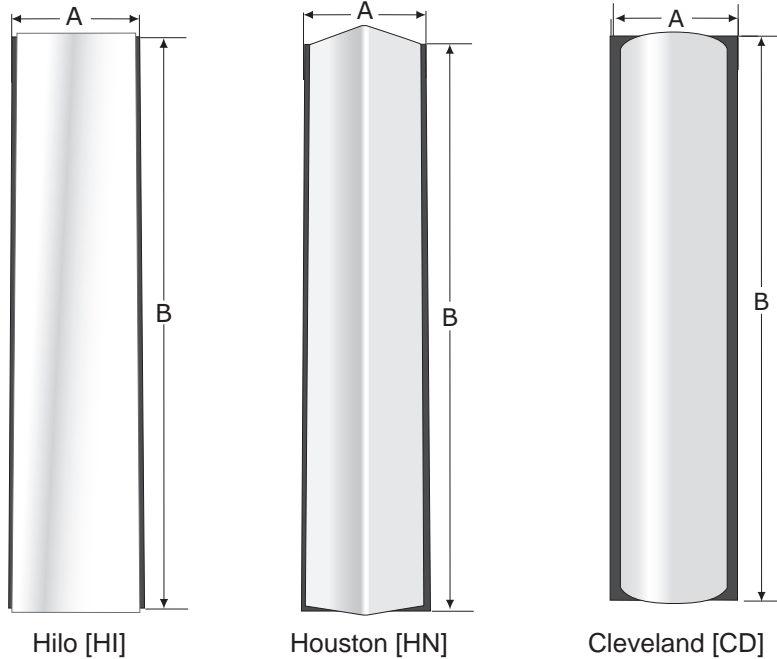

Introducing a new line for the Americana Collection, the Monolith features an elegant, slim silhouette, with a shallow profile meeting ADA requirements of projection  $\leq 4"$ . Only few models are shown below. Refer to page 2 for all available models. Consult Factory for Custom Requirements.

LED / SIZE WATTAGES		
SIZE	DIMENSIONS	LED
18"	5½" x 18" x 4"	15w
26"	5½" x 26" x 4"	20w
38"	5½" x 38" x 4"	30w
51"	5½" x 51" x 4"	40w

Catalog Number	
Project Name & Location	Type

**Product Specifications**

**DRIVER:** Universal Voltage 120-277V.  
**BACKBOX:** [CA] Back box Conduit Adapter 16 ga. aluminum. Wire access through .875" dia. KO on four sides and back. Required for exterior, uneven surface applications.  
**BACKPLATE:** 16 gauge aluminum  
**CAGE:** Standardized .375" or .5" square extruded aluminum bars secured by hidden means to the frame. Standard configurations shown; custom spacing available. Optional [PF] perforated aluminum insert.  
**DIFFUSER:** Translucent white non-yellowing 100% virgin acrylic. Fully enclosed. Clear top and bottom [CLTB] is Standard with Uplight or/and Downlight. Optional Opaque top, bottom or both [OTB]. Optional Open [OPTB] top and/or bottom — Indoor Only. Optional Aluminum Solid Shield Top/Bottom (No Light).