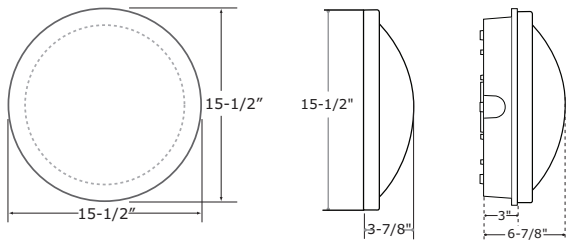

The Ceiling Drum Collection

CARRIBEAN

Decorative Indoor/Outdoor—FL/HID
ADA Compliant Ceiling or Wall Mount

bean:
15.5" Dia. x 3.75" Deep
Carribbean Cast:
15.5" Dia. x 6.875" Deep

applications

- Building Facades
- Pedestrian Tunnels
- Shopping Centers
- Condominiums
- Public Facilities
- Entrances
- Stairwells
- Hotels
- Retail Stores
- High Abuse Areas
- Walkways
- Balconies
- Schools
- Restaurants

PRODUCT SPECIFICATIONS

BALLAST: 120 or 277 Volt, [EB] electronic zero degree start or [EBX] extreme temp range -30°C to 90°C; [NPF] normal power factor.
DIFFUSER: Opal white polycarbonate — Standard. Optional opal white acrylic.
FINISH: Polyester powder coat white Standard. Optional Custom Colors.
GASKETING: Non-aging high temp black around entire dif-fuser & rear wire entrance hole protects against dust, mois-ture and outside contamination.
HOUSING: CA: Die Cast Aluminum pan furnished with J-box mounting hardware for surface ceiling or wall mount.

Catalog Number	
Project Name & Location	Type

CA-C: Heavy wall cast aluminum with wire access on four sides and back through threaded 1/2" conduit size entrance holes
LAMP: [BX] Biax, [DBX] Double Biax, [TBX] Triple Biax; [MH] Metal Halide.
MOUNTING: CA: Center access hole for mounting to (3) standard trade "J" boxes. (Contractor selected and drilled) CA-C: Four point mounting on 11-1/2" bolt circle.
REFLECTOR: .032 aluminum for high efficiency.
SOCKET: 4 KV rated medium base porcelain with 16 gauge 200 degrees C — SF-2 lead wires
UL LISTED: Suitable for wet or damp locations