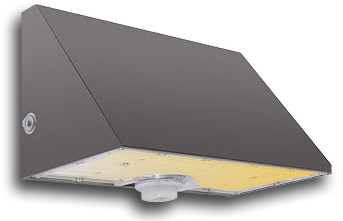

Americana Standard / Slim Wall Sconces
(Additional Cage Styles Available)

Boston Series

Louisville Series

Quincy Series

Exeter Series

Americana Extended Length Wall Sconces
(Additional Goliath Cage Styles Available)

Goliath Series

Richmond 3 Series

Selectable LED Wall Sconces
(Selectable LED Wattage / CCT)

Ame Hilo

Ame Louisville

Ame Dallas

Ame Pittsburgh

Forte

Selectable LED Full Cutoff Wall Packs
(Selectable LED Wattage / CCT)

Antioch 2 Series

Arlington 2 Series

Pendleton 2 Series

Wedge 3 Series

Wall Mount Bulkhead Luminaires
(Round or Square Frame Styles)

Austin 2

ROUND

Buffalo 2

Tampa 2

SQUARE

Bakersfield Wall Mount Cylinder Luminaires
(Color Lens Filters Available)

Bakersfield Series

Bakersfield 3 Series

Ceiling Mount Linear Luminaires
(2-Foot or 4-Foot Models)