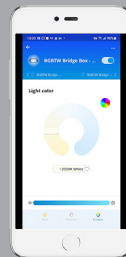

P.O. Box 911, Morton Grove, IL 60053 | Tel: (847) 815-5079 | Fax: (847) 470-9828
Email: sales@cgfdesigninc.com | Web: www.cgfdesigninc.com