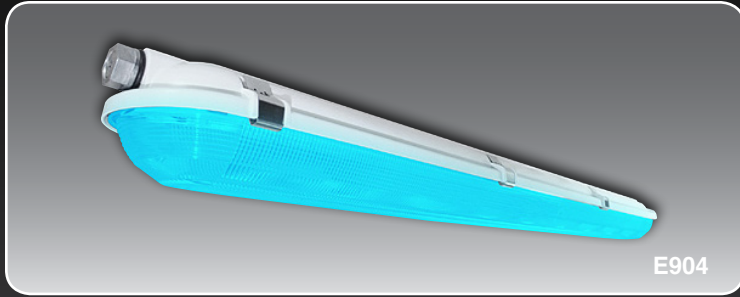

CGF Design Inc.

WI-FI ENABLED LED LUMINAIRES

R G B W

COLOR TUNABLE

Yuma

E904

Delphi

Boston

Ledge

CGF Design Inc. offers **R G B W** color tunable LED luminaires which can be controlled via the **iOS or Android WiZ Pro** app.

Various modes allow the user to adjust the brightness of the illumination at a neutral white color temperature or the color hue in any combination of RGB with a possible 16 million color settings.