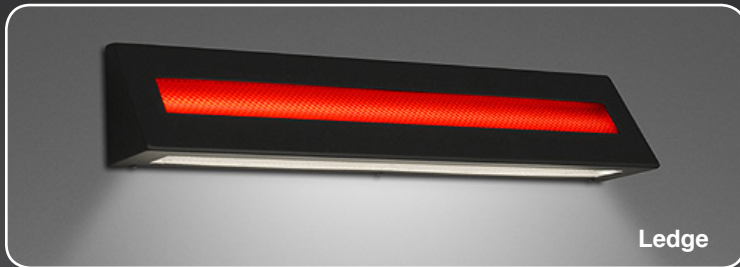

CGF Design Inc.

WI-FI ENABLED LED LUMINAIRES

R G B W

COLOR TUNABLE

Yuma

E904

Delphi

Boston

Ledge

CGF Design Inc. offers **R G B W** color tunable LED luminaires which can be controlled via the **iOS or Android WiZ Pro** app.

Various modes allow the user to adjust the brightness of the illumination at a neutral white color temperature or the color hue in any combination of RGB with a possible 16 million color settings.

The ability to customize your lighting gives the user the flexibility to personalize their illumination scheme according to their desired configuration which is applicable for holidays, themed events, location specific environments, and many more applications.