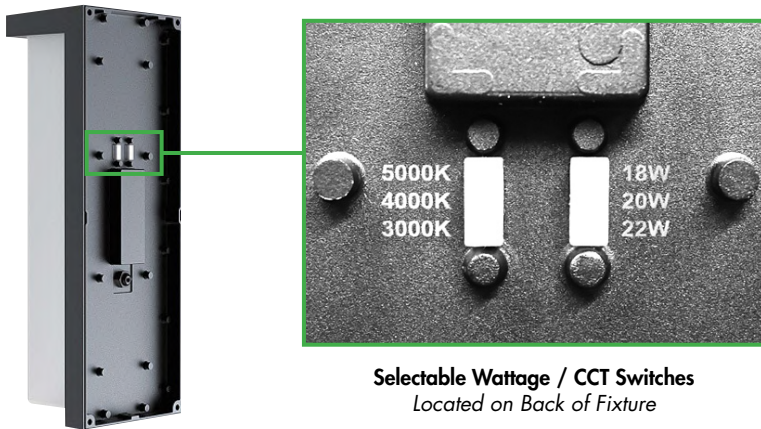

Solid Front (SF)

Rectangular Windows (RW)

Front Facing Perflex Window (PX)

Selectable Wattage / CCT Switches
Located on Back of Fixture

Forte Series

Dimensions: 14"H x 5"W x 4"D

Selectable Wattage / Lumen Output		
Low Power	Medium Power	High Power
18 Watt (2160 Lumens)	20 Watt (2400 Lumens)	22 Watt (2640 Lumens)