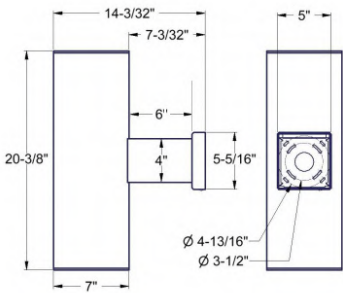

PAR20

PAR30

DIMENSIONS

10" Fixture

16" Fixture

20" Fixture

26" Fixture

Catalog Number

Project Name & Location

Type

order example:
BFM-E-WM-(2)MBS-120-BZ

SERIES

BF-E Bakersfield-E Series: 7" Diameter x 10" Long
—Downlight Only

BFM-E Bakersfield-E Medium Series: 7" Diameter x 17" Long

BFL-E Bakersfield-E Large Series: 7" Diameter x 20" Long

BFXL-E Bakersfield-E X-Large Series: 7" Diameter x 26" Long

STYLE (MOUNTING)

CM Surface Ceiling Mount - Down Light Only

PM Pendant Stem Mount - Down Light Only

—24" Stem Length is Standard

—Consult Factory for Other Lengths