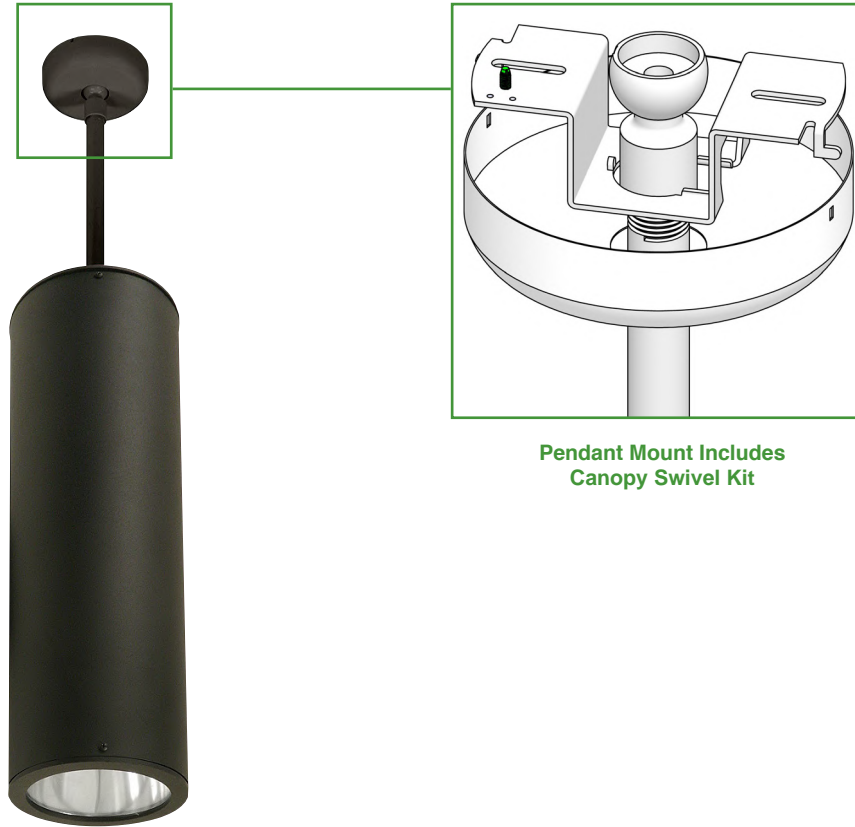

The Cylinder Collection

BAKERSFIELD-E

Indoor/Outdoor — LED

Wall Mount (WM)

Pendant Aircraft Cable (PM-AC)

Pendant Stem Mount (PM-ST)

A19

Smart Bulb

HOUSING: Heavy gauge aluminum cylinder.

FINISH: Powder Coat Finish applied over pre-treated surfaces.

LAMP SOCKETS: Medium Base Sockets (E26) - Lamps by Others. 10" Tall is Downlight Only. Max Lamp size is PAR30 (BR30, PAR30L, PAR38 are Not Compatible).

LENS: Top (1/8" Clear Tempered Lens) / Bottom is Open (No Lens).

MOUNTING: Wall Arm Mount, Surface Ceiling

Mount, Pendant Mount, Pendant Aircraft Cable.

REFLECTOR: .032 Specular Aluminum Standard.

VOLTAGE: 120 Volt.

COMPLIANCE: Built to comply with U.S. and Canadian Safety Standards. **Made in USA / Buy America Compliant / Buy American Act.**

PENDANT CANOPY SWIVEL KIT

Pendant Mount Includes
Canopy Swivel Kit