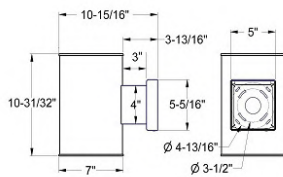

PAR20

PAR30

DIMENSIONS

10" Fixture

16" Fixture

20" Fixture

26" Fixture

Catalog Number

Project Name & Location

Type

order example:
BFM-E-WM-(2)MBS-120-BZ

SERIES

BF-E Bakersfield-E Series: 7" Diameter x 10" Long
—Downlight Only

BFM-E Bakersfield-E Medium Series: 7" Diameter x 17" Long

BFL-E Bakersfield-E Large Series: 7" Diameter x 20" Long

BFXL-E Bakersfield-E X-Large Series: 7" Diameter x 26" Long

STYLE (MOUNTING)

CM Surface Ceiling Mount - Down Light Only

PM Pendant Stem Mount - Down Light Only

—24" Stem Length is Standard

—Consult Factory for Other Lengths