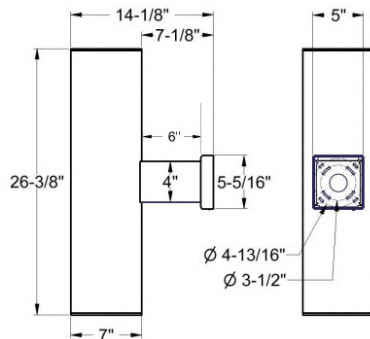

PAR20

PAR30

DIMENSIONS

10" Fixture

16" Fixture

20" Fixture

26" Fixture

Catalog Number

Project Name & Location

Type

order example:
BFM-E-WM-(2)MBS-120-BZ

SERIES

BF-E Bakersfield-E Series: 7" Diameter x 10" Long
—Downlight Only

BFM-E Bakersfield-E Medium Series: 7" Diameter x 17" Long

BFL-E Bakersfield-E Large Series: 7" Diameter x 20" Long

BFXL-E Bakersfield-E X-Large Series: 7" Diameter x 26" Long

STYLE (MOUNTING)

CM Surface Ceiling Mount - Down Light Only

PM Pendant Stem Mount - Down Light Only

—24" Stem Length is Standard

—Consult Factory for Other Lengths