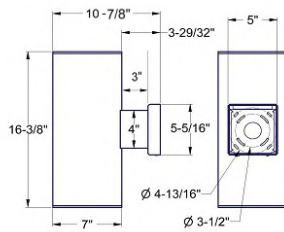

PAR20

PAR30

DIMENSIONS

10" Fixture

16" Fixture

20" Fixture

26" Fixture

Catalog Number

Project Name & Location

Type

order example:
BFM-E-WM-(2)MBS-120-BZ

SERIES

BF-E Bakersfield-E Series: 7" Diameter x 10" Long
—Downlight Only

BFM-E Bakersfield-E Medium Series: 7" Diameter x 17" Long

BFL-E Bakersfield-E Large Series: 7" Diameter x 20" Long

BFXL-E Bakersfield-E X-Large Series: 7" Diameter x 26" Long

STYLE (MOUNTING)

CM Surface Ceiling Mount - Down Light Only

PM Pendant Stem Mount - Down Light Only

—24" Stem Length is Standard

—Consult Factory for Other Lengths