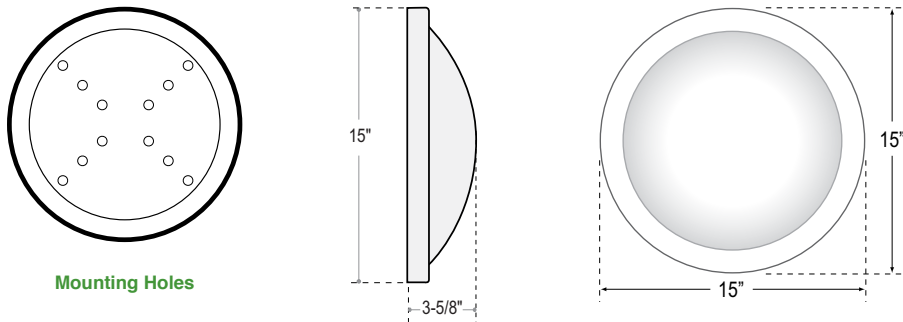

DIMENSIONS

Catalog Number	
Project Name & Location	Type

Product Specifications

DIFFUSER: Opal white polycarbonate is standard.

DRIVER: Universal Volt (120~277V) Electronic Driver. 0-10V Low Voltage Dimming (100% to 30%) is Standard.

FINISH: Polyester powder coat white Standard. Optional Custom Colors.

GASKETING: High temp, non-aging black EPDM gasketed seal. Seals diffuser to cast housing to protect against outside contaminants.

HOUSING: Spun aluminum housing with built-in heatsinks for thermal management.

MOUNTING: Indoor Surface, Wall or Ceiling.

COMPLIANCE: Built to comply with U.S. and Canadian Safety Standards.

Build America/Buy America Act (BABA), Buy American Act (BAA), and ADA Compliant.