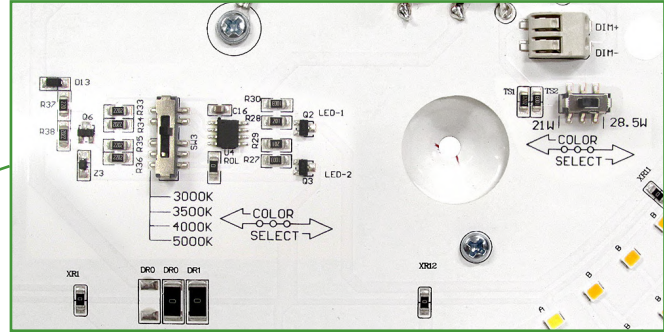

FINISH: Polyester powder coat white Standard. Optional Custom Colors.

GASKETING: High temp, non-aging black EPDM gasketed seal. Seals diffuser to cast housing to protect against outside contaminants.

HOUSING: Spun aluminum housing with built-in heatsinks for thermal management.

MOUNTING: Indoor Surface, Wall or Ceiling.

COMPLIANCE: Built to comply with U.S. and Canadian Safety Standards.

Build America/Buy America Act (BABA), Buy American Act (BAA), and ADA Compliant.

SELECTABLE LED WATTAGE/CCT