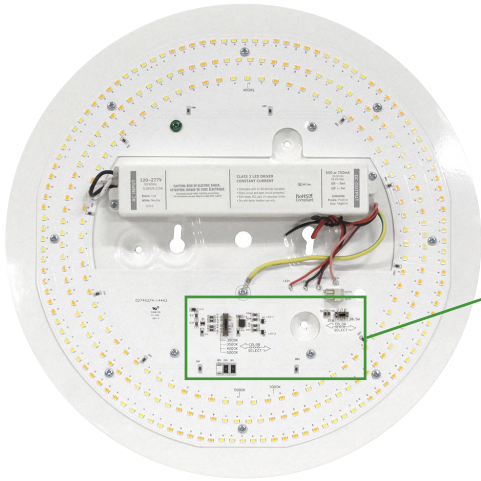

The Indoor Collection
CARIBBEAN SHALLOW
 Low Profile Luminaire (ADA) — Selectable Wattage & LED

order example:
CAR-S-SLED-SCCT-UNV-WHT-OCC

SERIES	CAR-S Caribbean Shallow Series
LED WATTAGE	Note: Refer to Chart for Wattage / Lumen Output SLED Selectable LED Wattages: 21W 28W
LED COLOR TEMPERATURE (CCT)	SCCT Selectable CCT: 3000K 3500K 4000K 5000K
VOLTAGE	UNV 120/277 Universal Volt Electronic Driver
STANDARD FINISH	BK Black BZ Bronze PA Painted Aluminum WHT White — Standard
PREMIUM UPCHARGE FINISH	CC Custom Color (Visit www.ralcolor.com) — Provide RAL# or Make-to-Match Color Chip +NAT Conformal Coating - Light Engine Only
CONTROL OPTIONS	SENSOR CONTROL (Sensor Integral to Fixture) OCC Occupancy Sensing Motion Sensor Integral — Microwave / Single Feed / 120/277 Only — Stand-by Dim Level Presets: On/Off (0%/100%) — Max Mounting Height of Fixture: 18ft
MISC OPTIONS	FUS Single Fusing
ACCESSORY OPTIONS	Order As A Separate Line REMT Remote Controller for Sensor Options TPD Tamperproof Screwdriver

FINISH: Polyester powder coat white Standard. Optional Custom Colors.

GASKETING: High temp, non-aging black EPDM gasketed seal. Seals diffuser to cast housing to protect against outside contaminants.

HOUSING: Spun aluminum housing with built-in heatsinks for thermal management.

MOUNTING: Indoor Surface, Wall or Ceiling.

COMPLIANCE: Built to comply with U.S. and Canadian Safety Standards.

Build America/Buy America Act (BABA), Buy American Act (BAA), and ADA Compliant.

SELECTABLE LED WATTAGE/CCT