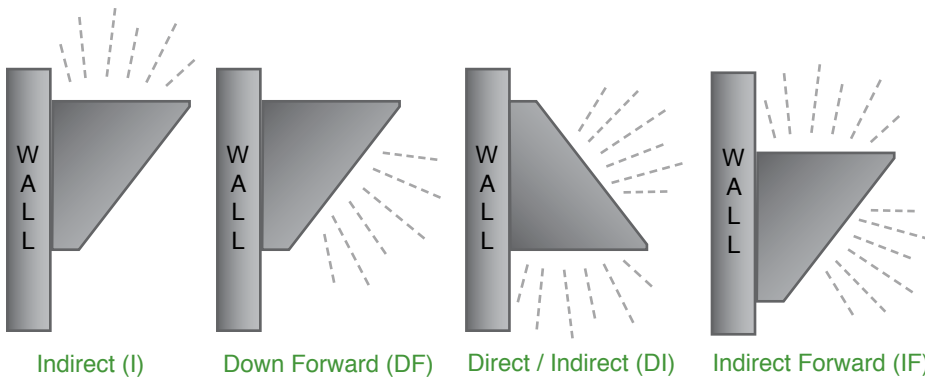

High Abuse Linear Collection RGBW LEDGE

RGBW Color Tunable LED Linear Luminaire — Wi-Fi Enabled

DIMENSIONS

WATTAGES		
STYLE	Single Light Output (Direct, Indirect, Down Forward)	Dual Light Output (Direct/Indirect, Indirect Forward)
RED	9W (2-Foot) 18W (4-Foot)	14W (2-Foot) 28W (4-Foot)
GREEN	9W (2-Foot) 18W (4-Foot)	14W (2-Foot) 28W (4-Foot)
BLUE	9W (2-Foot) 18W (4-Foot)	14W (2-Foot) 28W (4-Foot)
35K WHITE	16W (2-Foot) 32W (4-Foot)	30W (2-Foot) 60W (4-Foot)

Note: Wattages shown are nominal.

STYLE

Indirect (I) Down Forward (DF) Direct / Indirect (DI) Indirect Forward (IF)

Catalog Number	
Project Name & Location	Type

order example:

RW-LDG-D-PGC-48-UNV-1D-BK-REM

SERIES

RW-LDG RGBW Ledge Color Tuning Series

STYLE

- D Direct (Downlight) - STANDARD
- DF Down / Forward Throw Light (Downlight)
- DI Direct (Downlight) / Indirect (Uplight)
- IF Indirect (Uplight) / Forward Throw Light
- I Indirect (Uplight)

LENS

PGC Clear Prismatic Polycarbonate - STANDARD
— Includes Glare Control

SIZE

- 24 24" Length x 4.8" Height x 4" Depth
- 48 48" Length x 4.8" Height x 4" Depth

VOLTAGE

UNV 120-277 Universal Volt Electronic Driver