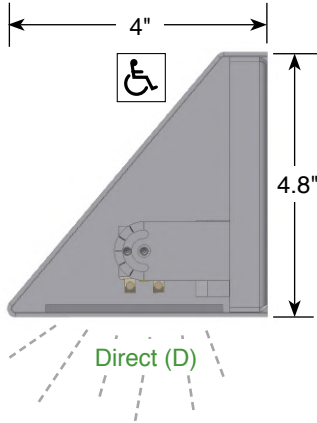

High Abuse Linear Collection RGBW LEDGE

RGBW Color Tunable LED Linear Luminaire — Wi-Fi Enabled

DIMENSIONS

WATTAGES		
STYLE	Single Light Output (Direct, Indirect, Down Forward)	Dual Light Output (Direct/Indirect, Indirect Forward)
RED	9W (2-Foot) 18W (4-Foot)	14W (2-Foot) 28W (4-Foot)
GREEN	9W (2-Foot) 18W (4-Foot)	14W (2-Foot) 28W (4-Foot)
BLUE	9W (2-Foot) 18W (4-Foot)	14W (2-Foot) 28W (4-Foot)
35K WHITE	16W (2-Foot) 32W (4-Foot)	30W (2-Foot) 60W (4-Foot)

Note: Wattages shown are nominal.

STYLE

Indirect (I) Down Forward (DF) Direct / Indirect (DI) Indirect Forward (IF)

Catalog Number	
Project Name & Location	Type

order example:

RW-LDG-D-PGC-48-UNV-1D-BK-REM

LENS

PGC Clear Prismatic Polycarbonate - STANDARD
— Includes Glare Control

SIZE

- 24 24" Length x 4.8" Height x 4" Depth
- 48 48" Length x 4.8" Height x 4" Depth

VOLTAGE

UNV 120-277 Universal Volt Electronic Driver