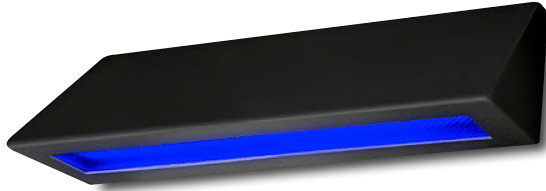

High Abuse Linear Collection RGBW LEDGE

RGBW Color Tunable LED Linear Luminaire — Wi-Fi Enabled

DIMENSIONS

WATTAGES		
STYLE	Single Light Output (Direct, Indirect, Down Forward)	Dual Light Output (Direct/Indirect, Indirect Forward)
RED	9W (2-Foot) 18W (4-Foot)	14W (2-Foot) 28W (4-Foot)
GREEN	9W (2-Foot) 18W (4-Foot)	14W (2-Foot) 28W (4-Foot)
BLUE	9W (2-Foot) 18W (4-Foot)	14W (2-Foot) 28W (4-Foot)
35K WHITE	16W (2-Foot) 32W (4-Foot)	30W (2-Foot) 60W (4-Foot)

SERIES

RW-LDG RGBW Ledge Color Tuning Series

STYLE

- D Direct (Downlight) - STANDARD
- DF Down / Forward Throw Light (Downlight)
- DI Direct (Downlight) / Indirect (Uplight)
- IF Indirect (Uplight) / Forward Throw Light
- I Indirect (Uplight)

LENS

PGC Clear Prismatic Polycarbonate - STANDARD
— Includes Glare Control

SIZE

- 24 24" Length x 4.8" Height x 4" Depth
- 48 48" Length x 4.8" Height x 4" Depth

VOLTAGE

UNV 120-277 Universal Volt Electronic Driver

FINISH: White standard finish. Optional Black, Bronze, OR Painted Aluminum.

HOUSING: 14 ga. heavy gauge aluminum houses all wiring and components.

LENS: .125" Prismatic Polycarbonate Lens is standard and includes Glare Control.